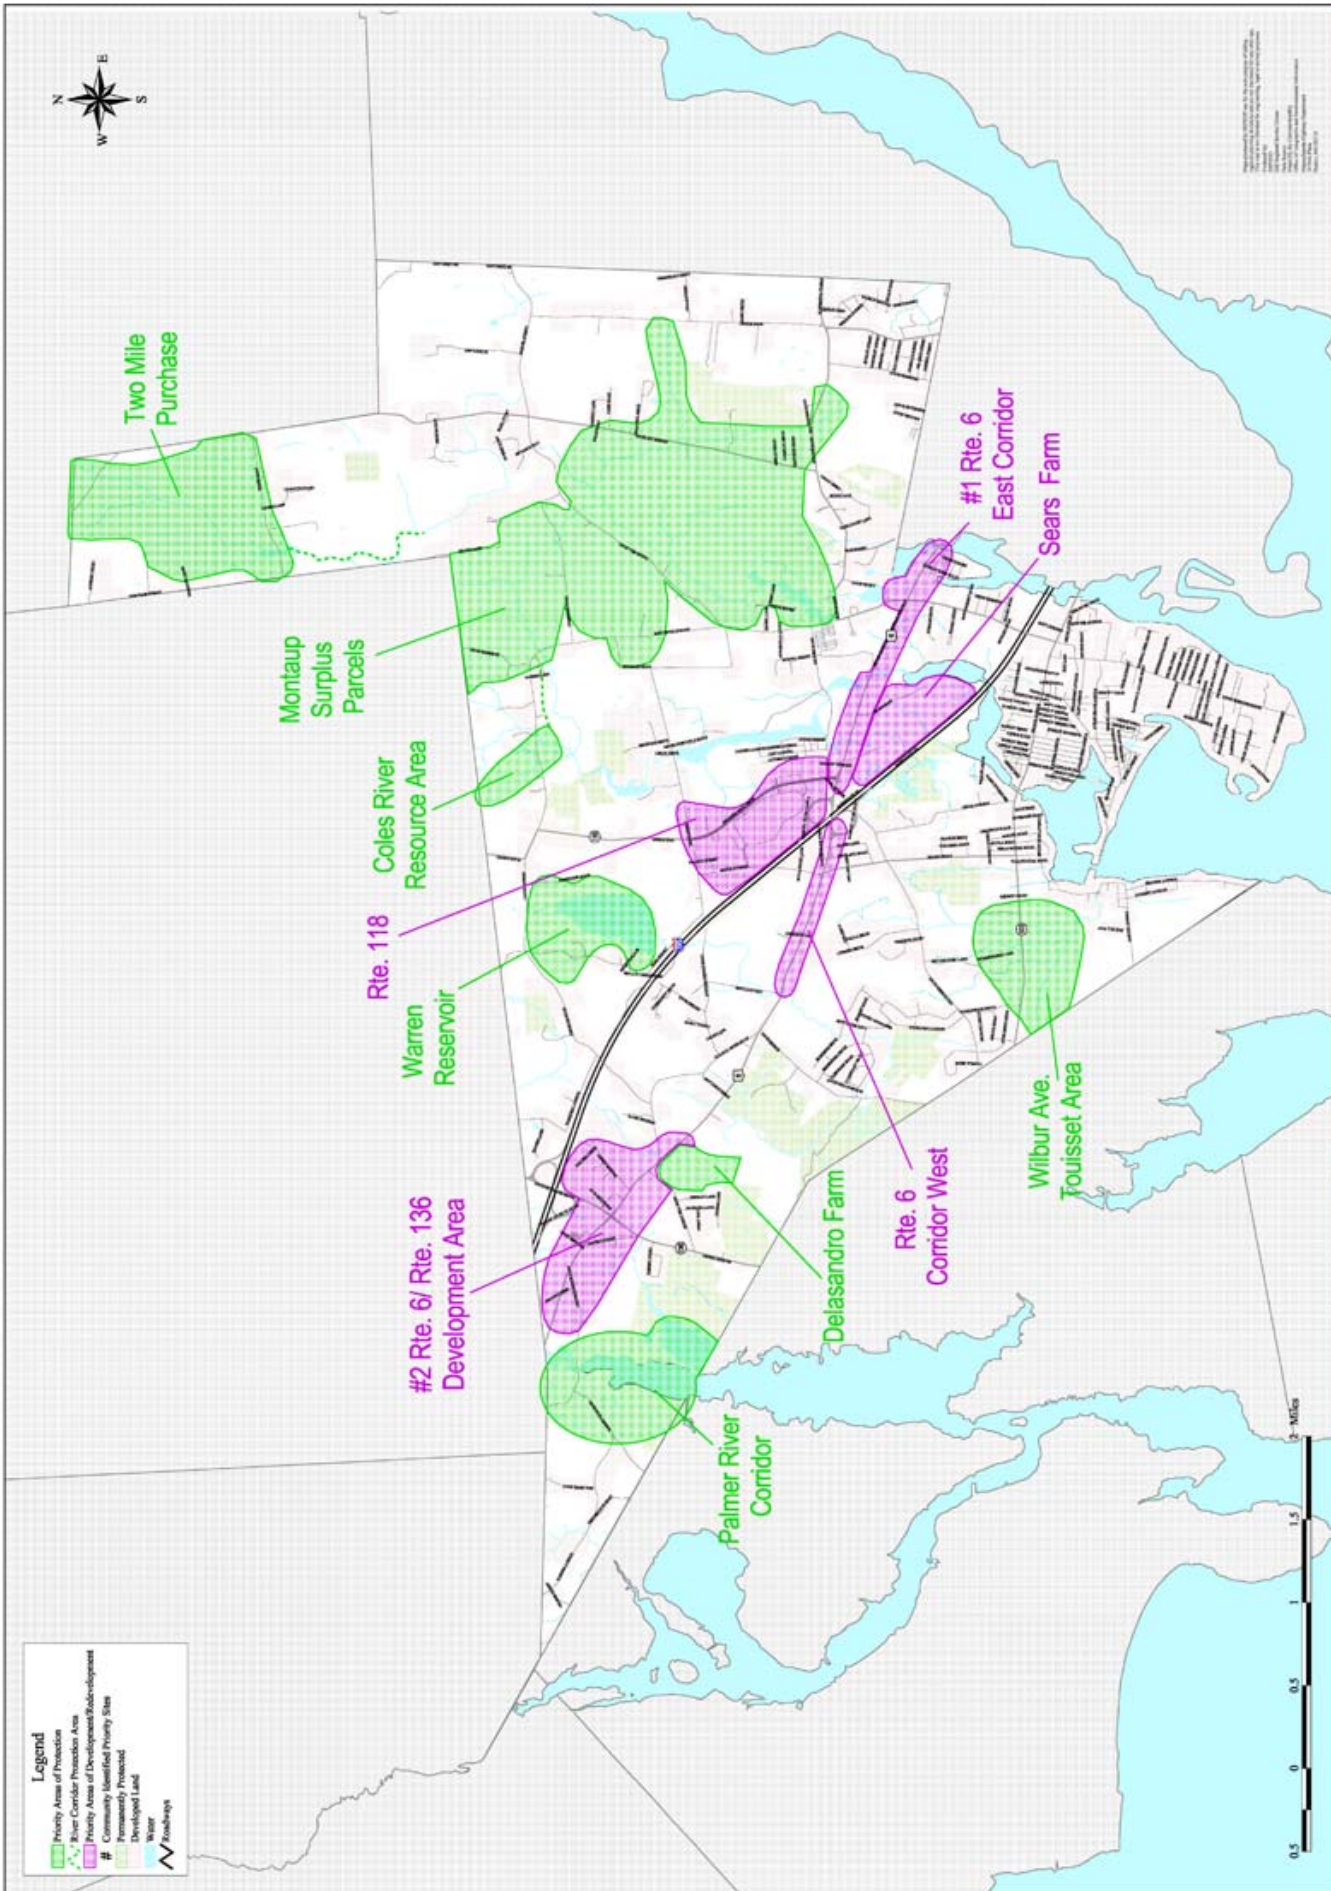

**Legend**

- Priority Area of Protection
- River Corridor Protection Area
- Priority Area of Development/Redevelopment
- Community Identified Priority Site
- Permanently Protected
- Developed Land
- Water
- Roadways

Prepared by:  
SRPEDD  
September 2008

# Town of Swansea Priority Development & Protection Areas

## SOUTH COAST RAIL Smart Growth Corridor Plan