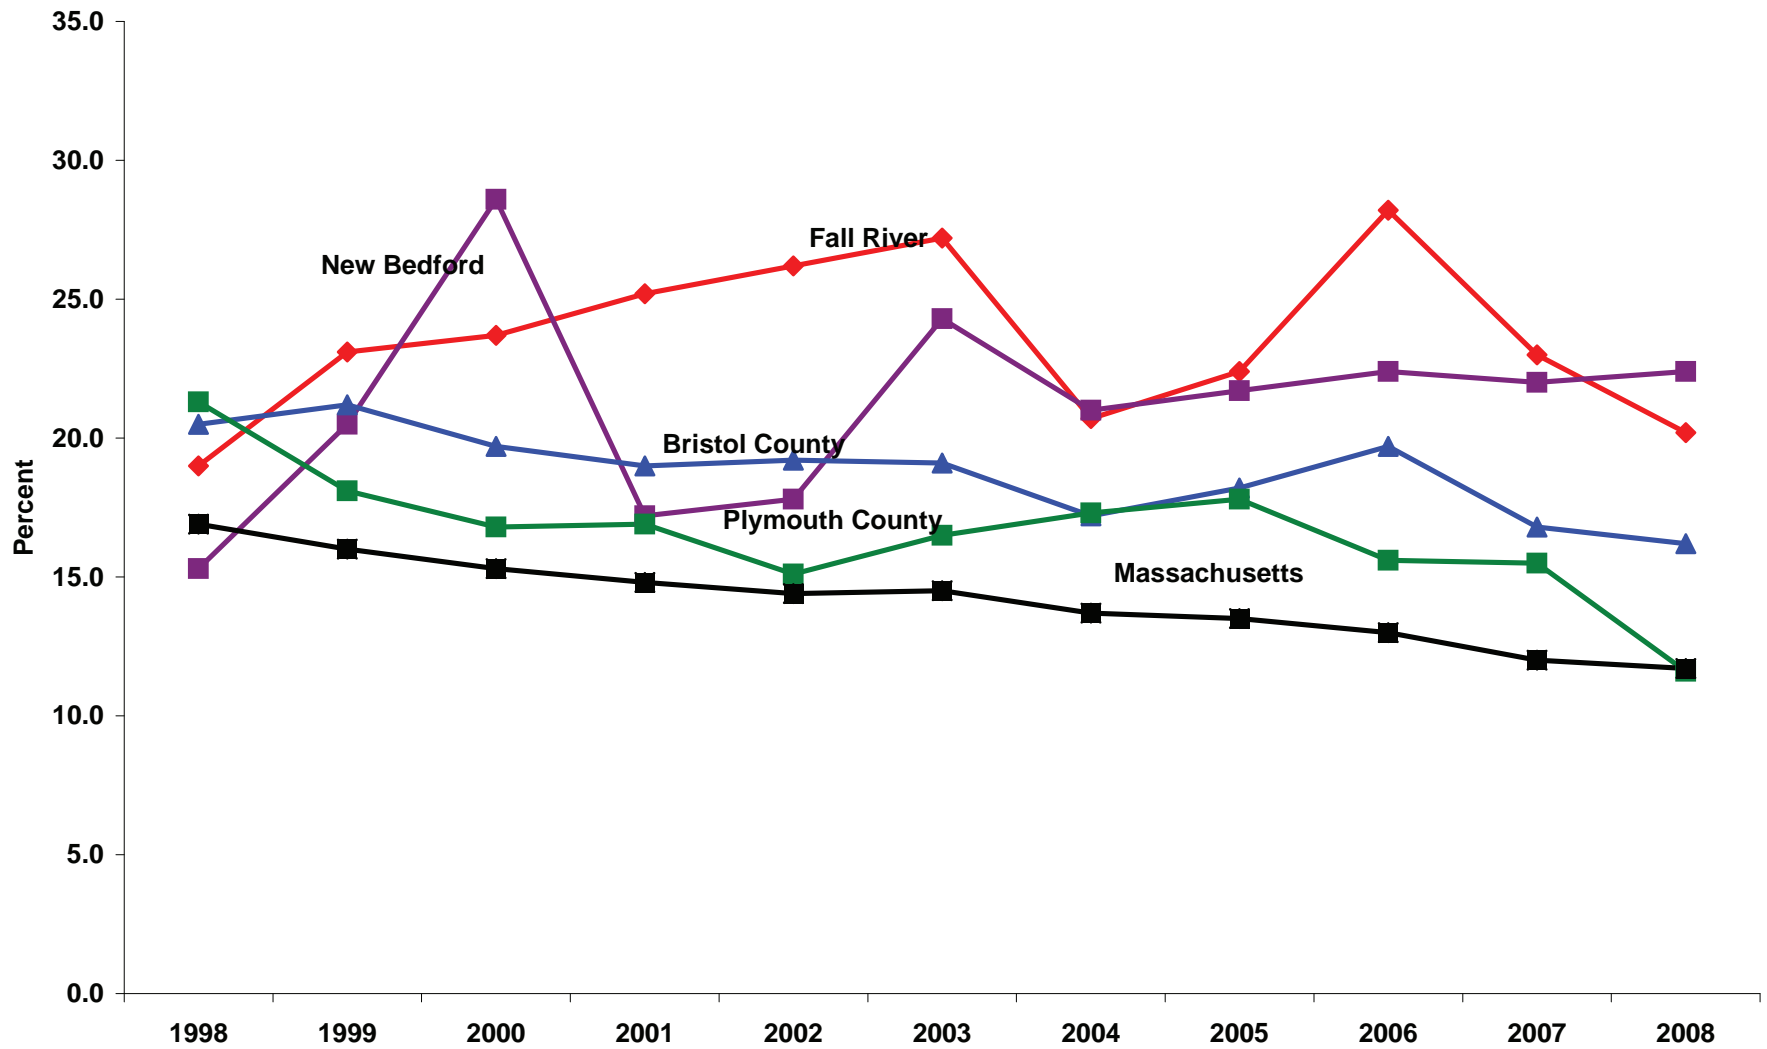

Prevalence of Current Smoking, 1998-2008

Source: BRFSS

[Back to HEALTH](#) or [QUALITY OF LIFE](#) or [FACTBOOK](#)