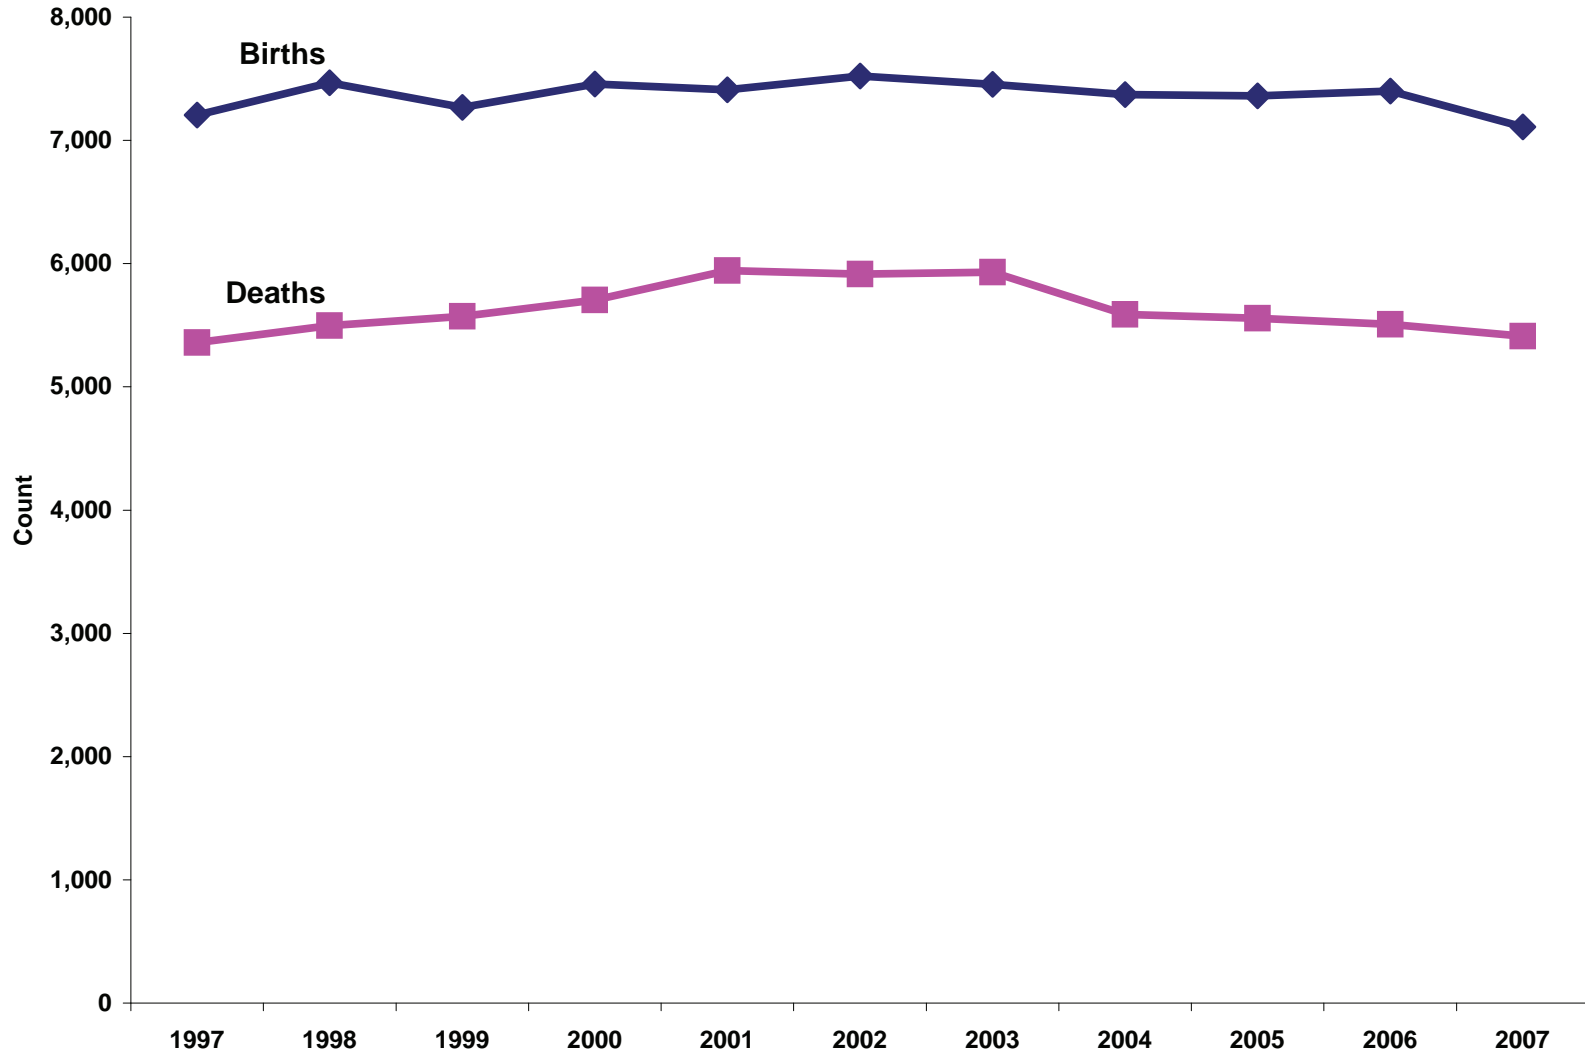

Trends in Vital Statistics, 1997-2007

Source: MA DPH

Back to **HEALTH** or **QUALITY OF LIFE** or **FACTBOOK**