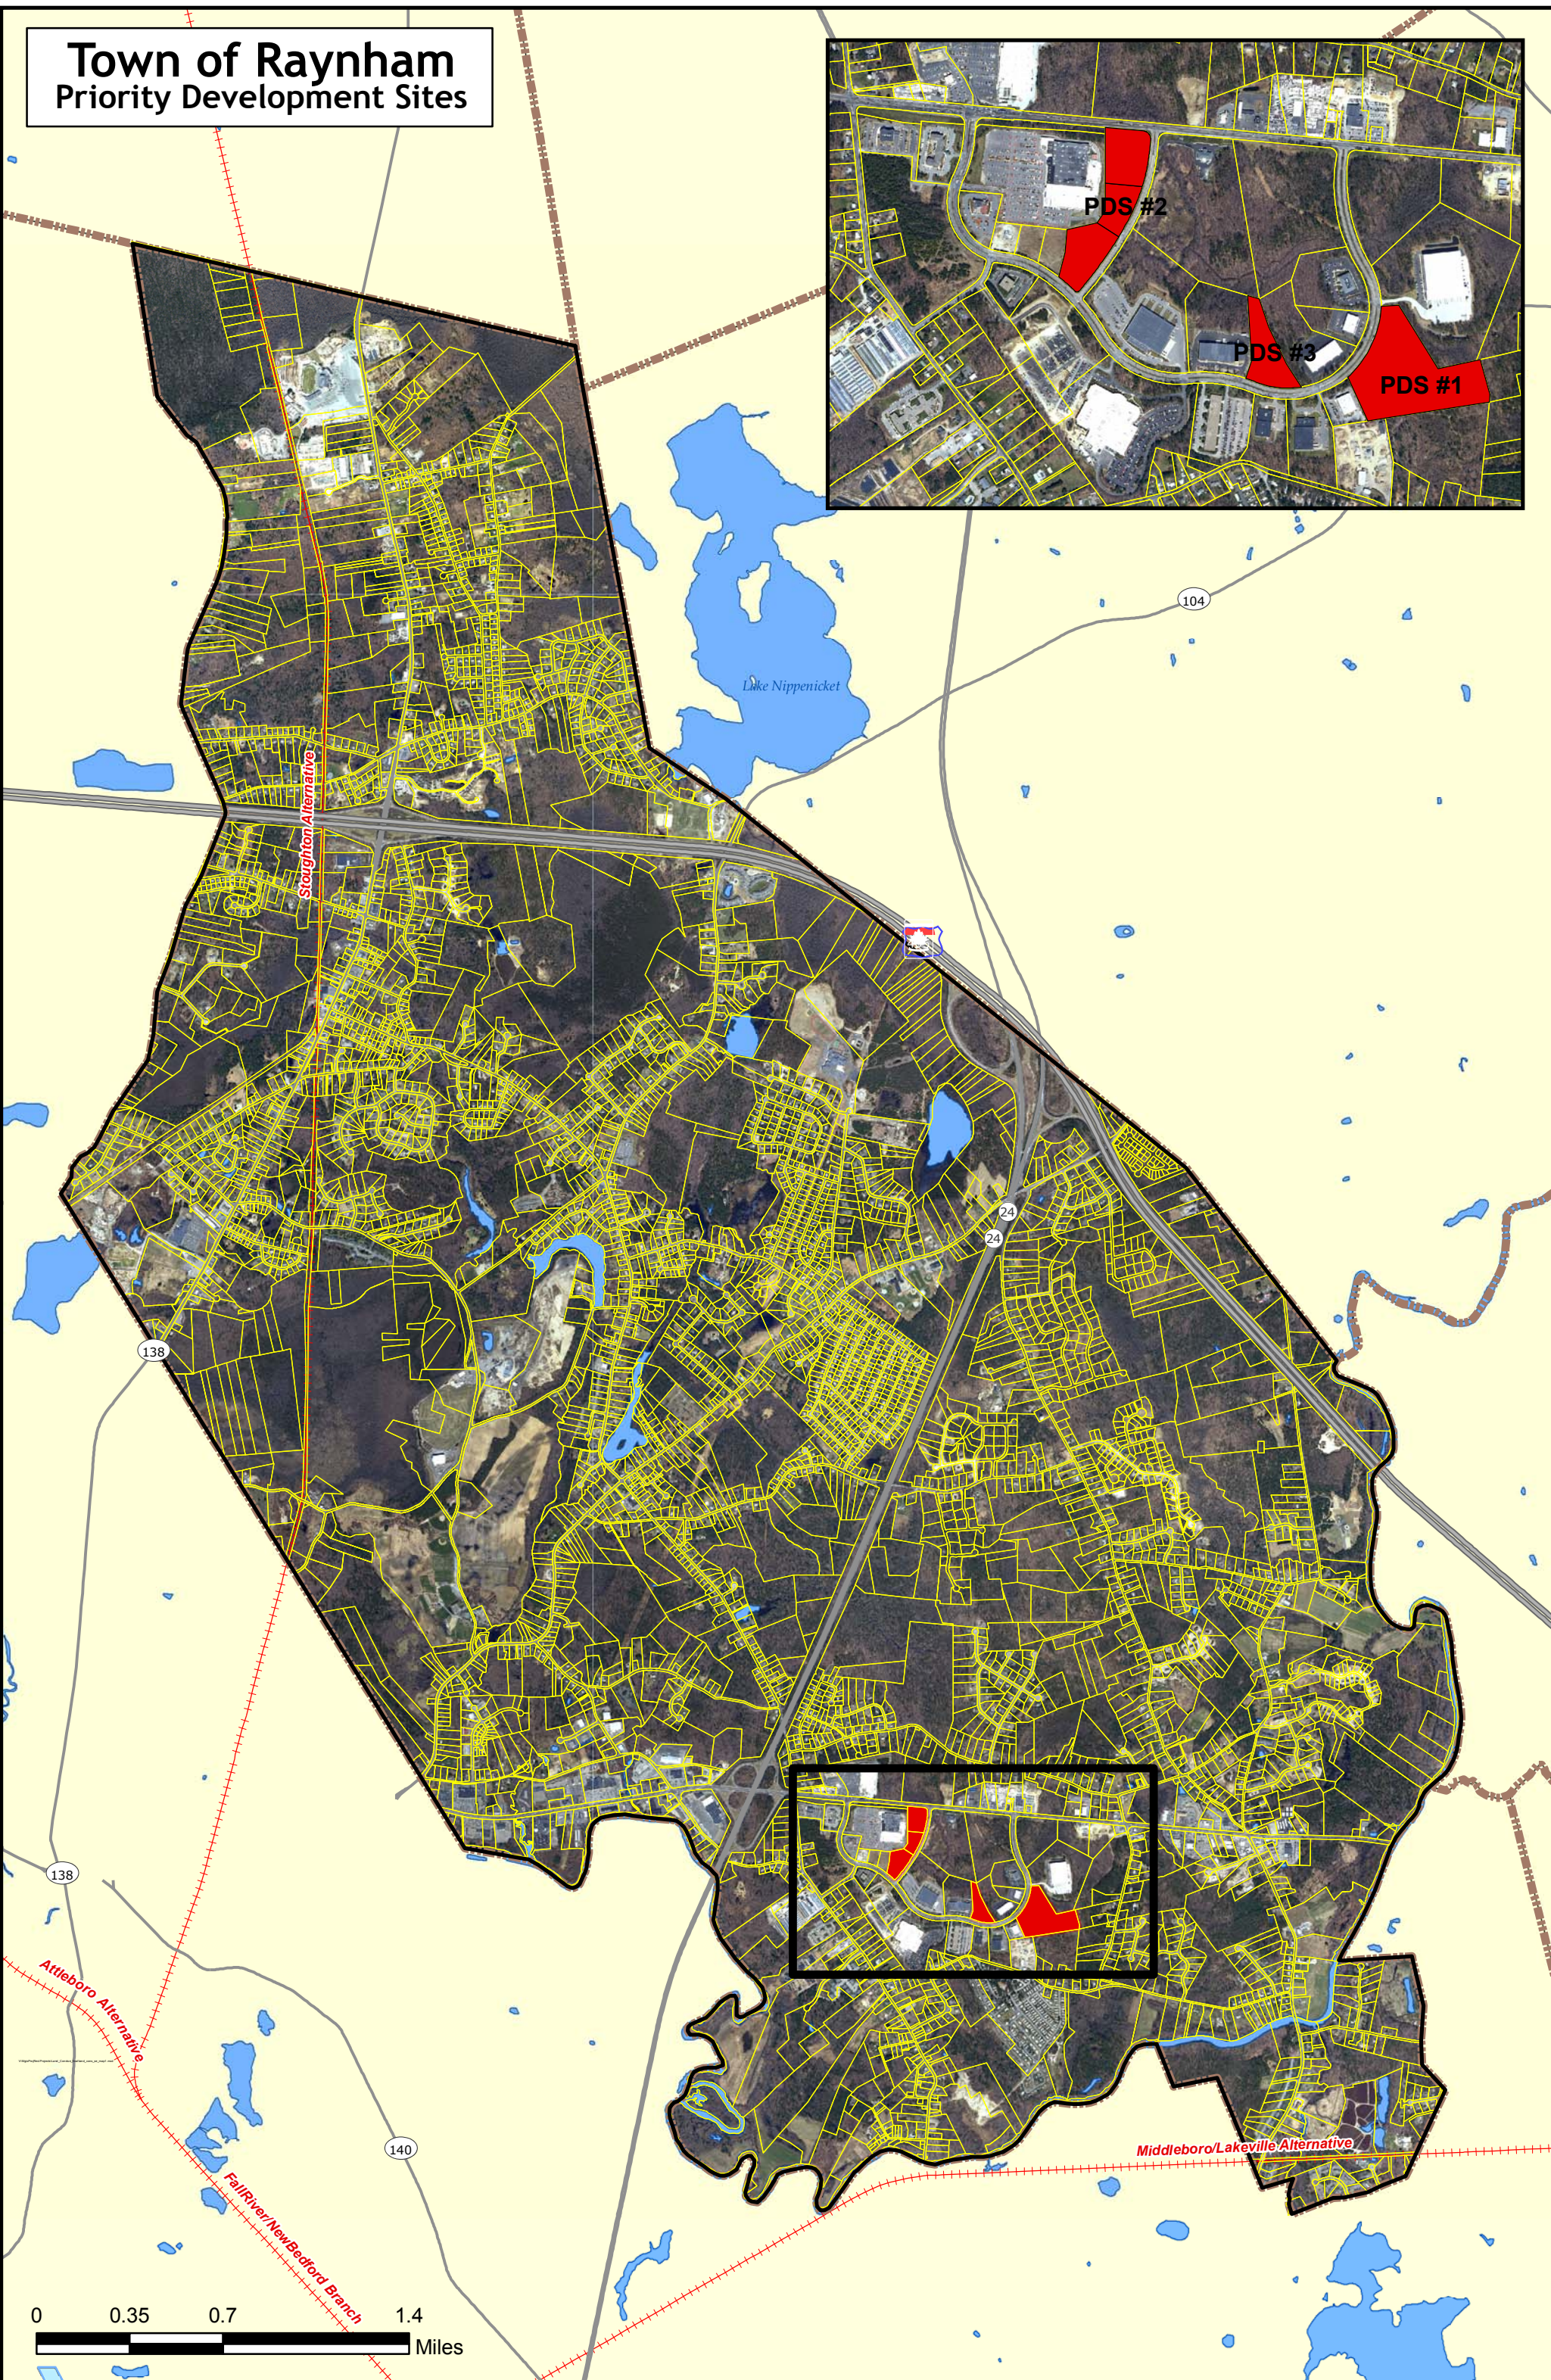

# Town of Raynham Priority Development Sites

0 0.35 0.7 1.4  
Miles